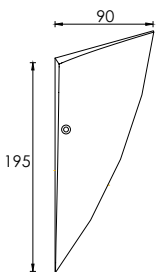

Wall Mounting Landscape Light QAMRA

sanded brown | sanded black | sanded white

332 240

LED Power
24V - 13,8W
120/240V - 14W

Colour Temp
3000K
6000K

Luminous
834 lm
809 lm

LIGHT DISTRIBUTION

25°