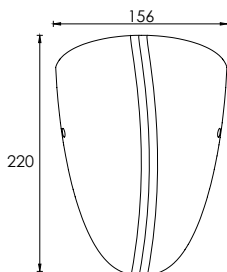

Wall Mounting Landscape Light QAMRA

sanded brown | sanded black | sanded white

332 240

LED Power
24V - 13,8W
120/240V - 14W

Colour Temp
3000K
6000K

Luminous
834 lm
809 lm

LIGHT DISTRIBUTION

25°