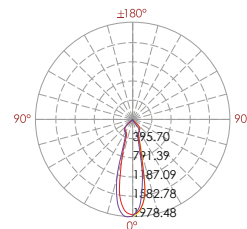

Wall Mounting Landscape Light QAMRA

sanded brown | sanded black | sanded white

332 240

LED Power
24V - 13,8W
120/240V - 14W

Colour Temp
3000K
6000K

Luminous
834 lm
809 lm

LIGHT DISTRIBUTION

25°